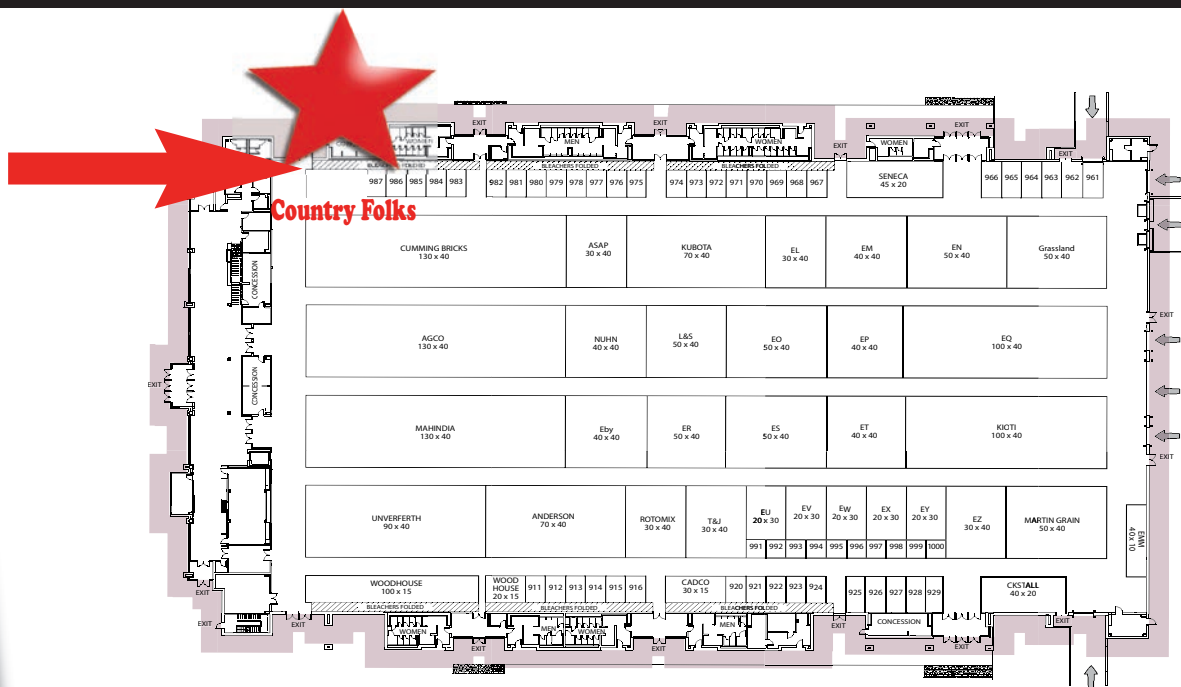

Country Folks

Your Weekly Connection to Agriculture

COME SEE US AT THE NEW YORK FARM SHOW
FEBRUARY 27-28-29, 2020

Thurs., Fri., Sat. • 8:30AM to 4PM Daily

NEW YORK STATE FAIRGROUNDS

581 STATE FAIR BLVD, SYRACUSE, NY 13209

**LOCATED IN THE
 EXPO BUILDING
 BOOTH CF**

**Be Sure to Stop by Our Booth
 to Get Your Empire Farm Days
 Discount Parking Coupon !!!**

IF YOU RE-NEW OR START A NEW SUBSCRIPTION YOU'LL GET FREE STUFF!!

1 FREE GIFT when you purchase a one year subscription\$50.⁰⁰